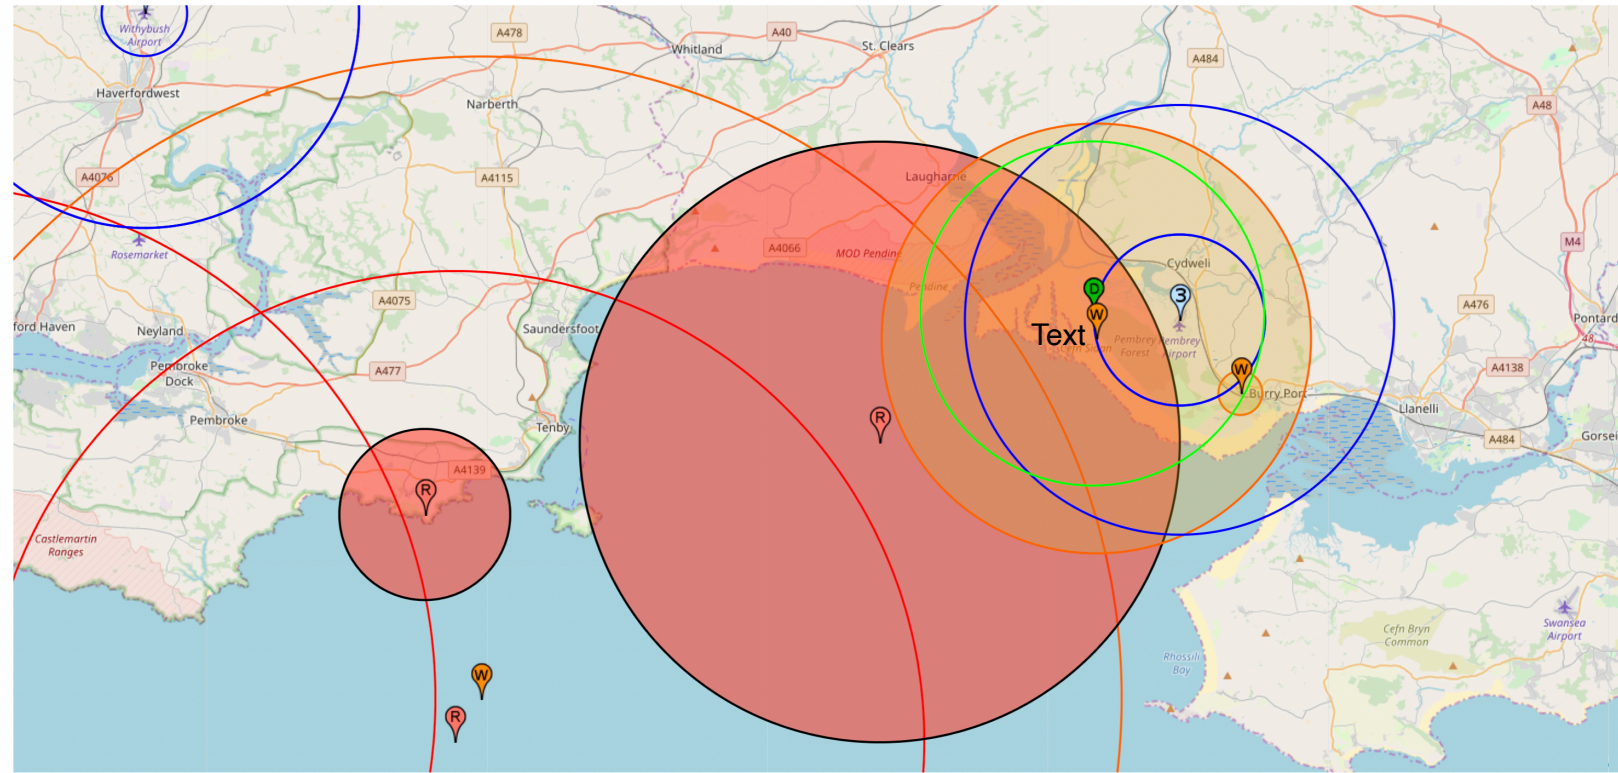

# NOTAM Info

Up to date NOTAMS plotted on a map, or delivered via RSS feeds and Email

- HOME
- PREFERENCES
- SET UP MAPS & FEEDS
- ROUTE NOTAMS
- AREA NOTAMS
- MY LOCAL MAP
- FLIGHT PLANNING MAP
- LATEST BRIEFING
- CONTACT
- HELP

## Flight Planning Map: UK

▼ NOTAM details

- Show navigation warnings
- Show en-route info
- Show aerodrome NOTAMS
- Show obstacles (132)

Show NOTAMs for  [↕](#)

▶ Airspace Details

Show NOTAMs up to  [↕](#)

Ignore all those below  [↕](#)

NOTAMS extracted at 23 May 2022 06:00 BST